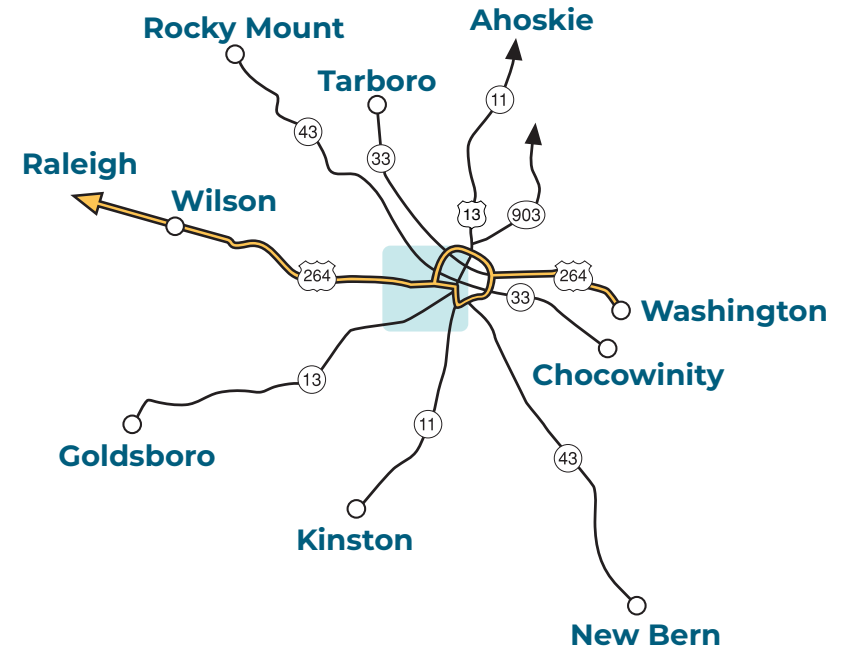

★ Eastern Dermatology & Pathology
(252) 752-4124

★ Eastern Dermatology & Pathology
420 Spring Forest Road
Greenville, NC 27834
(252) 752-4124
www.EasternDerm.com