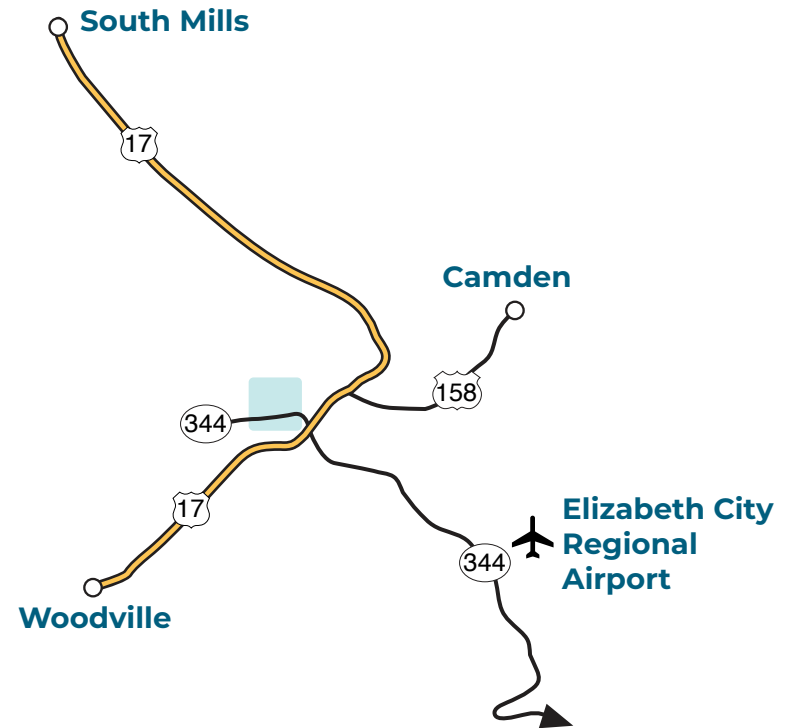

★ Eastern Dermatology & Pathology
(252) 331-1780

★ Eastern Dermatology & Pathology
City Center West
800 North McPherson Crossing
Elizabeth City, NC 27909
(252) 331-1780

www.EasternDerm.com