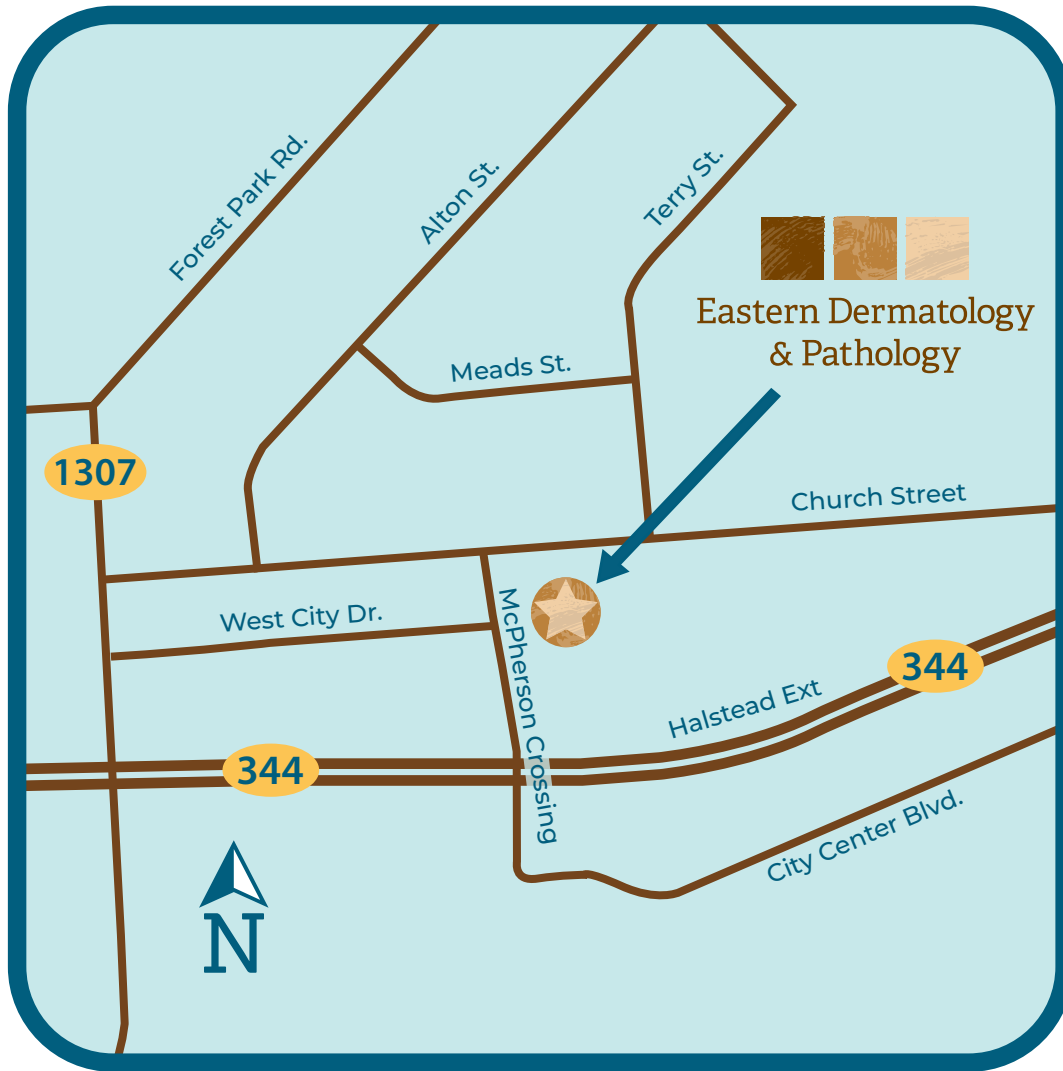

★ Eastern Dermatology & Pathology
(252) 331-1780

★ Eastern Dermatology & Pathology
City Center West
800 North McPherson Crossing
Elizabeth City, NC 27909
(252) 331-1780

www.EasternDerm.com